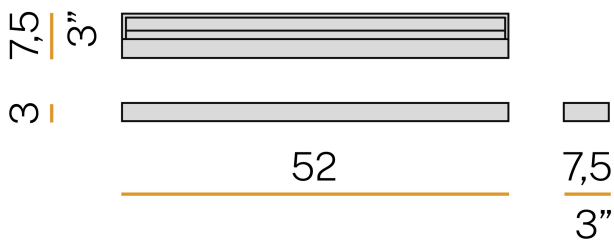

PANZERI

Zero

220-240V AC ON-OFF

A03519.050.0401

mat brass

Data sheet

CODE	A03519.050.0401
SYSTEM POWER CONSUMPTION	11W
EFFICACY	55.73lm/W
LIGHT SOURCE	LED
COLOUR TEMPERATURE	3000K Ra>90
LIGHT DISTRIBUTION	diffused
POWER SUPPLY	220-240V AC
FREQUENCY	50/60Hz
ELECTRICAL CONFIGURATION	ON-OFF
DRIVER	integrated included
NOMINAL LUMINOUS FLUX	990lm
LUMEN OUTPUT	613lm
EFFICIENCY	61.9%
WEIGHT	1,37 Kg
PROTECTION DEGREE	IP20
COLOUR TOLLERANCES	SDCM 3
PACKING DIMENSIONS (CM)	10,0 x 84,5 x 7,0

Ceiling or wall lighting fixture for interiors, with direct and indirect light emission. Pickled sheet metal structure in white, bronze or mat brass polyacrylic paint, or with gold leaf coating, or in polished stainless steel. Specular aluminium reflector. Cover in brass with white, bronze or mat brass polyacrylic paint, or with gold leaf coating, or with galvanic chrome plating. Extruded polycarbonate diffuser with opaline finish.

Technical drawing